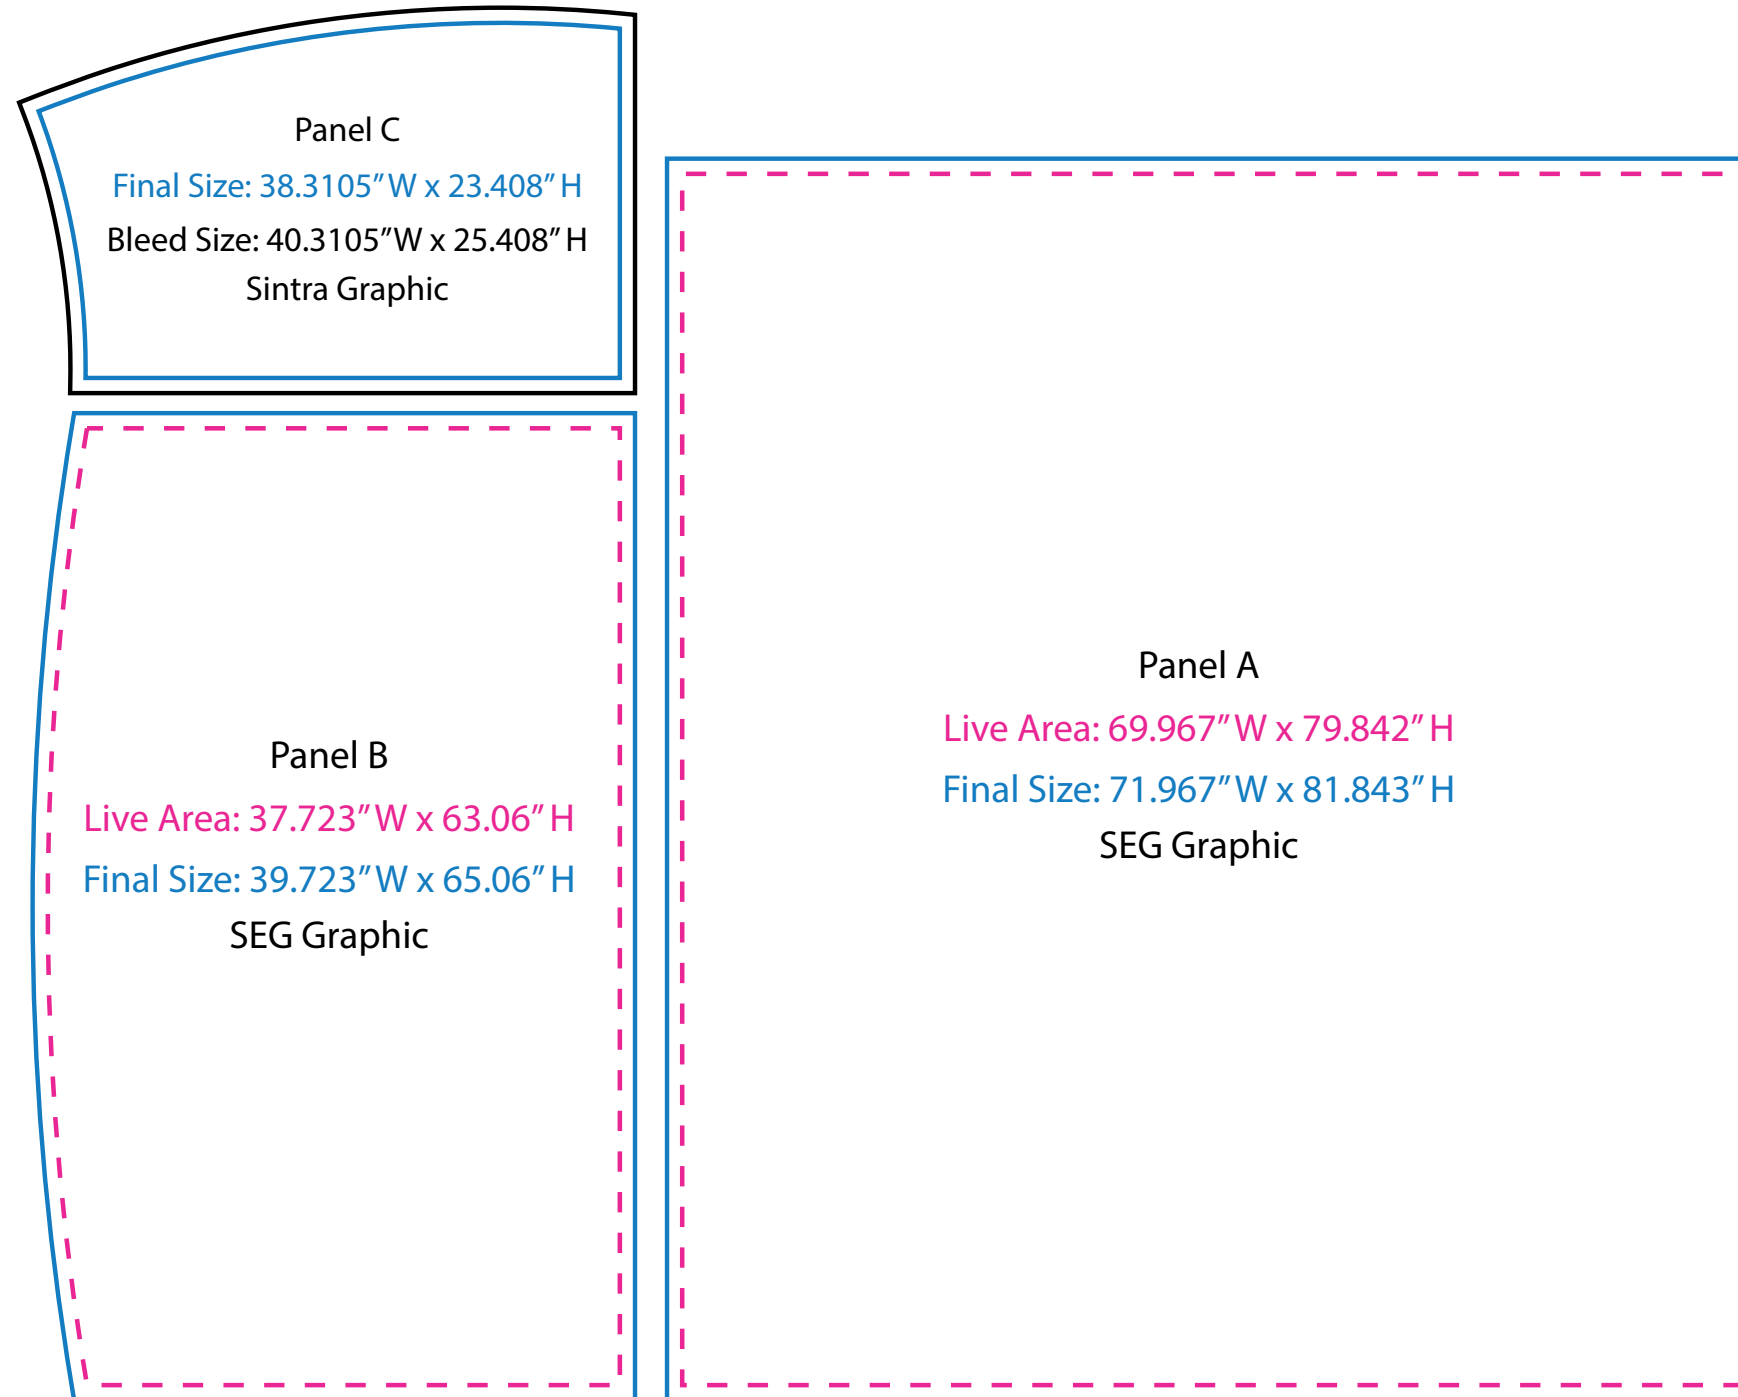

# Graphic Template

NOTE: All Raster Art (jpg, tiff,psd, png, etc.) must be at least 100 dpi at print size.  
Standard kits are often customized. Please check with Customer Service to ensure that this template matches your specific job.

# Graphic Template Counter Graphic

Panel D  
Final Size: 66.602" W x 41" H  
Bleed for Trim: 68.602" W x 43" H  
Vinyl Graphic  
Gray Object is Obstruction

Panel E  
Final Size: 11.5" W x 38" H  
Bleed for Trim: 12.5" W x 40" H  
Vinyl Graphic  
Optional Graphic, Not Included with Kit

NOTE: All Raster Art (jpg, tiff, psd, png, etc.) must be at least 100 dpi at print size.  
Standard kits are often customized. Please check with Customer Service to ensure that this template matches your specific job.

Graphic Template  
Serpentine Header - Double Sided

Panel F

Final Size: 110.75" W x 19" H

Bleed Size: 112.75" W x 21" H

Pillowcase Graphic

NOTE: All Raster Art (jpg, tiff, psd, png, etc.) must be at least 100 dpi at print size.