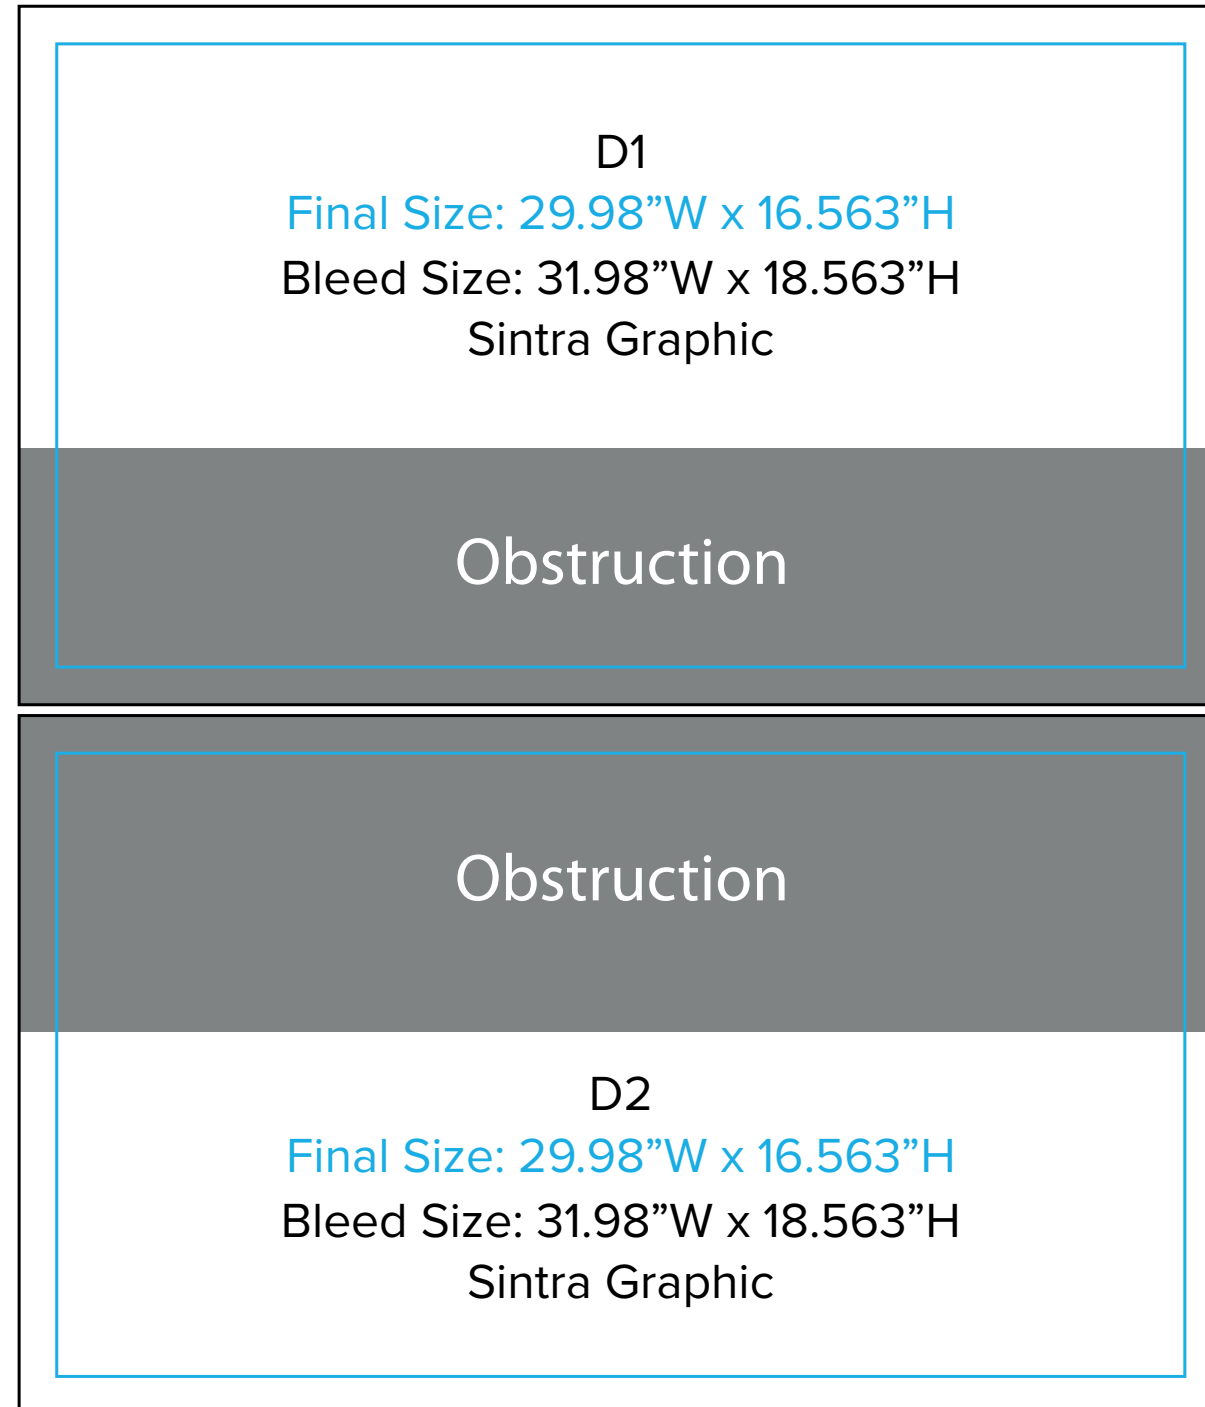

Graphic Template  
10 x 10 Inline Exhibit  
Backwall & Counter Graphics

NOTE: All Raster Art (jpg, tiff,psd, png, etc.) must be at least 100 dpi at print size.  
Standard kits are often customized. Please check with Customer Service to ensure that this template matches your specific job.

Graphic Template  
10 x 10 Inline Exhibit  
Backwall & Counter Graphics

C  
Live Area: 46.480"W x 14.843"H  
Final Size: 48.480"W x 16.843"H  
SEG Graphic

NOTE: All Raster Art (jpg, tiff,psd, png, etc.) must be at least 100 dpi at print size.  
Standard kits are often customized. Please check with Customer Service to ensure that this template matches your specific job.

Graphic Template  
10 x 10 Inline Exhibit  
Backwall & Counter Graphics  
**NOT INCLUDED WITH KIT**  
-Please ask PM for details

NOTE: All Raster Art (jpg, tiff,psd, png, etc.) must be at least 100 dpi at print size.  
Standard kits are often customized. Please check with Customer Service to ensure that this template matches your specific job.