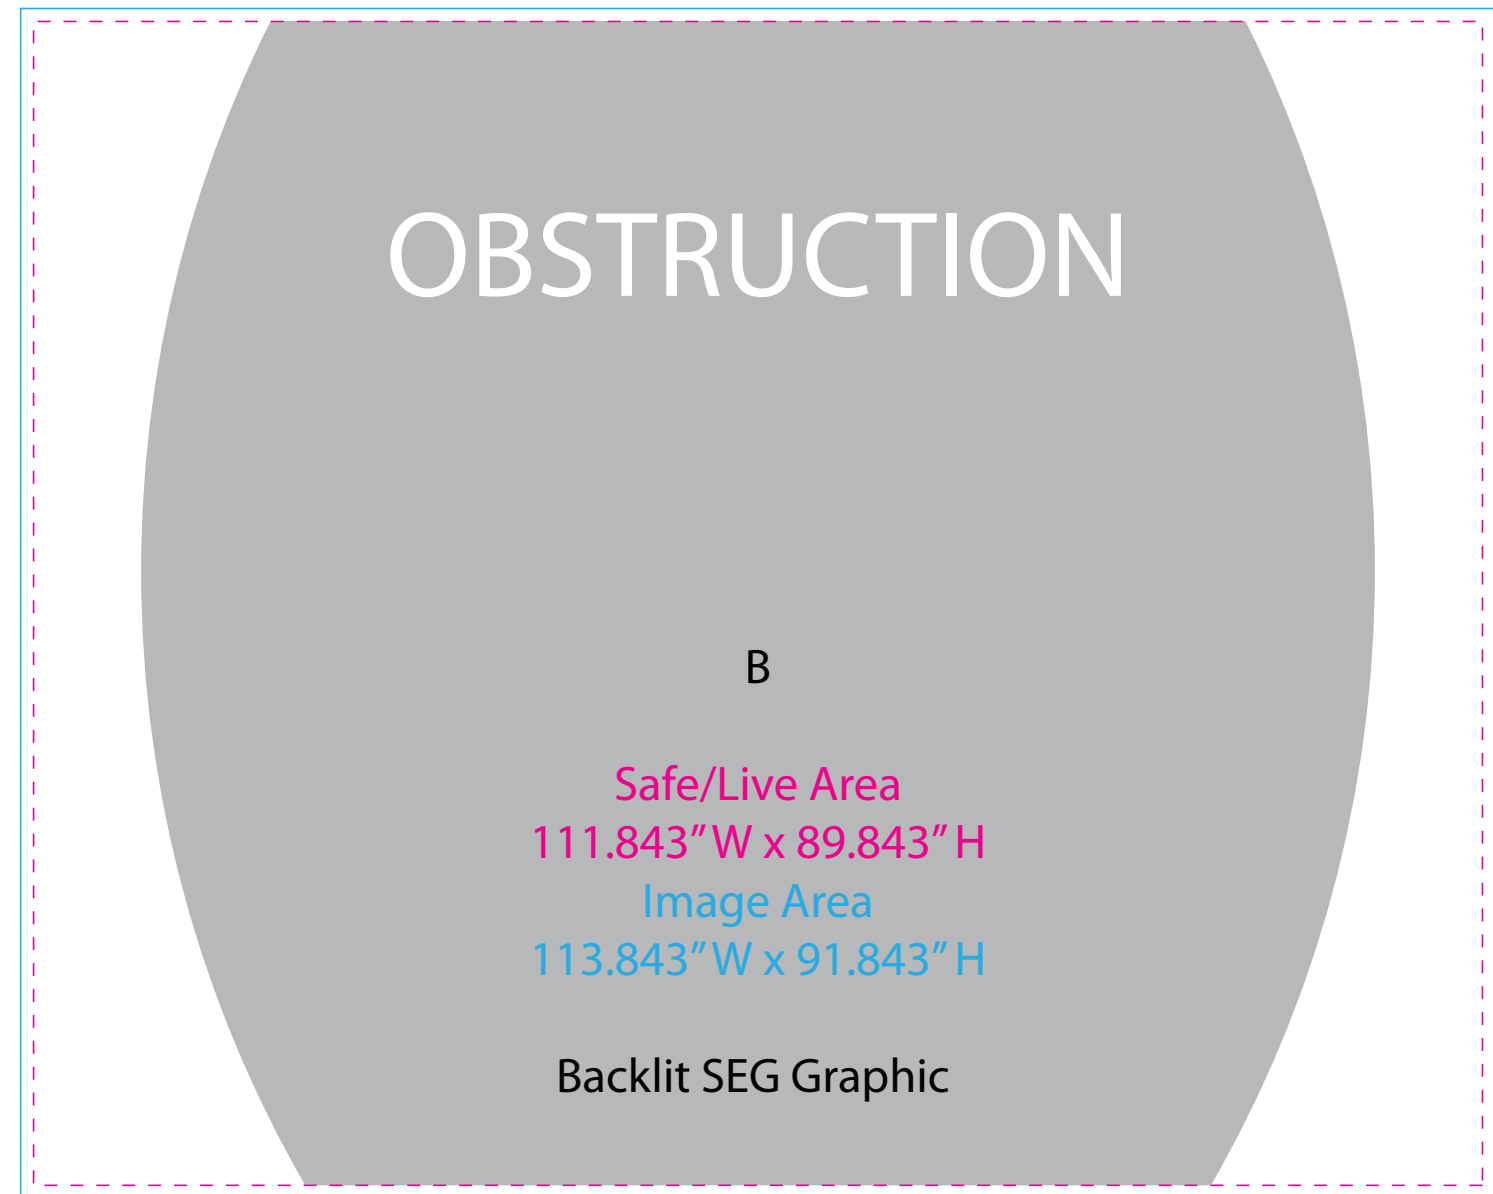

Graphic Template  
10 x 10 Inline Exhibit  
Backwall & Counter Graphics

NOTE: All Raster Art (jpg, tiff,psd, png, etc.) must be at least 100 dpi at print size.  
Standard kits are often customized. Please check with Customer Service to ensure that this template matches your specific job.

Graphic Template  
10 x 10 Inline Exhibit  
Backwall & Counter Graphics

C  
Live Area: 46.480"W x 14.843"H  
Final Size: 48.480"W x 16.843"H  
SEG Graphic

NOTE: All Raster Art (jpg, tiff,psd, png, etc.) must be at least 100 dpi at print size.  
Standard kits are often customized. Please check with Customer Service to ensure that this template matches your specific job.

Graphic Template  
10 x 10 Inline Exhibit  
Backwall & Counter Graphics  
**NOT INCLUDED WITH KIT**  
-Please ask PM for details

NOTE: All Raster Art (jpg, tiff,psd, png, etc.) must be at least 100 dpi at print size.  
Standard kits are often customized. Please check with Customer Service to ensure that this template matches your specific job.