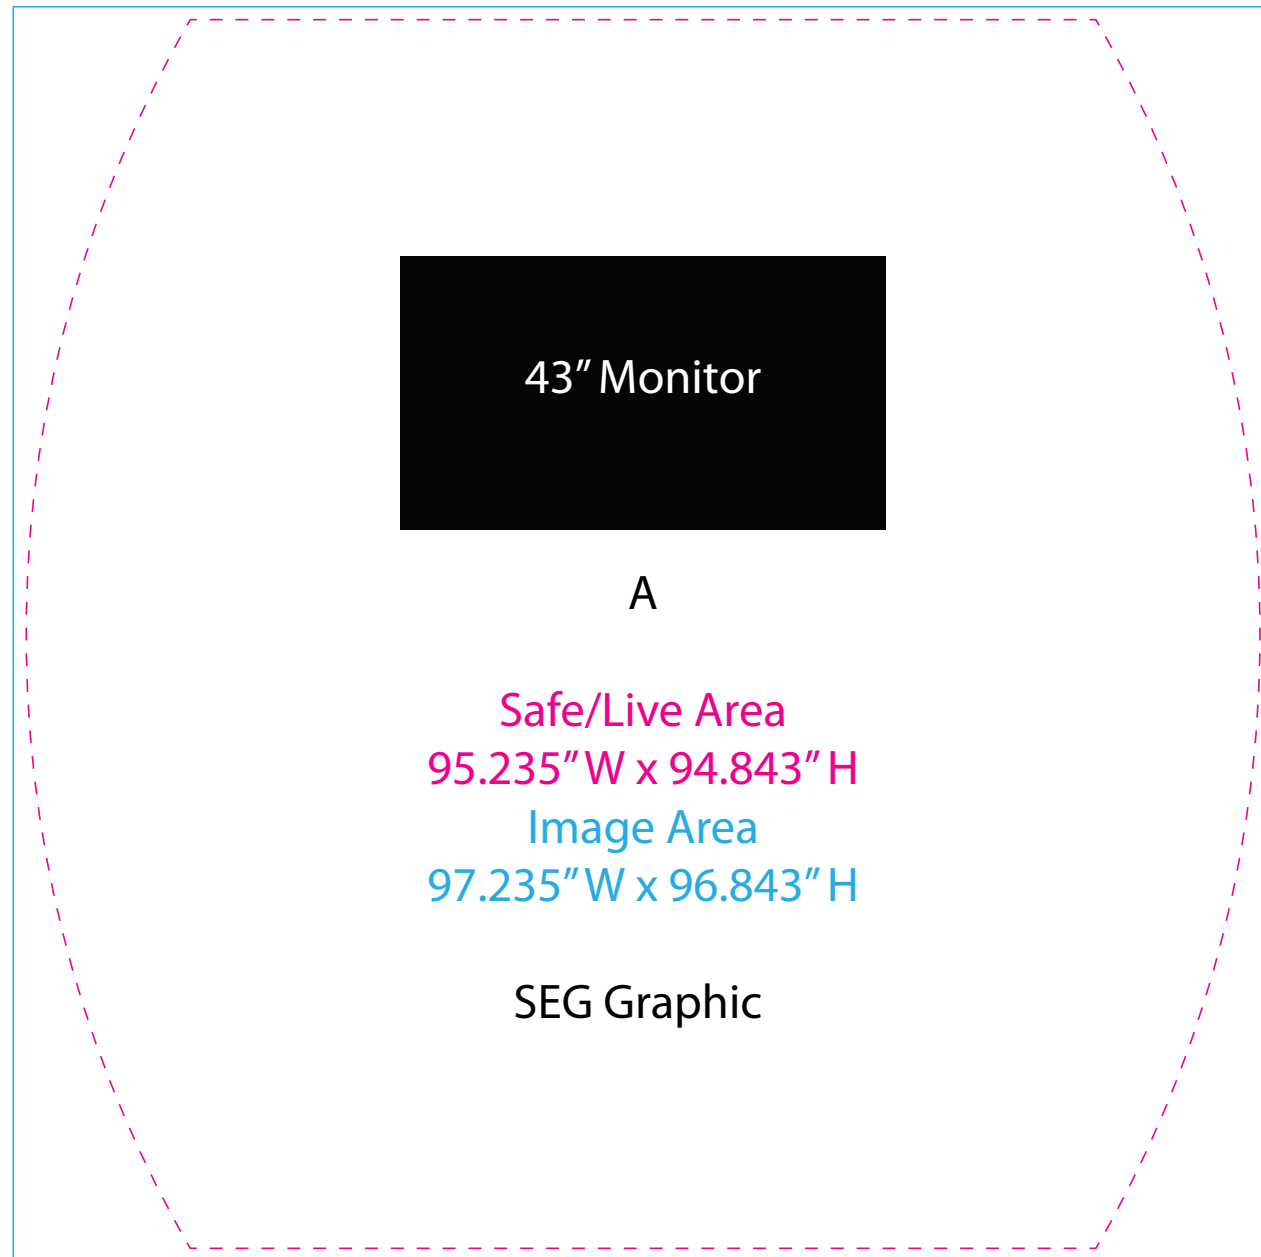

Graphic Template  
10 x 10 Inline Exhibit  
Backwall & Counter Graphics

NOTE: All Raster Art (jpg, tiff,psd, png, etc.) must be at least 100 dpi at print size.  
Standard kits are often customized. Please check with Customer Service to ensure that this template matches your specific job.

Graphic Template  
10 x 10 Inline Exhibit  
Backwall & Counter Graphics

C  
Live Area: 46.480"W x 14.843"H  
Final Size: 48.480"W x 16.843"H  
SEG Graphic

NOTE: All Raster Art (jpg, tiff,psd, png, etc.) must be at least 100 dpi at print size.  
Standard kits are often customized. Please check with Customer Service to ensure that this template matches your specific job.

Graphic Template  
10 x 10 Inline Exhibit  
Backwall & Counter Graphics  
**NOT INCLUDED WITH KIT**  
-Please ask PM for details

NOTE: All Raster Art (jpg, tiff,psd, png, etc.) must be at least 100 dpi at print size.  
Standard kits are often customized. Please check with Customer Service to ensure that this template matches your specific job.