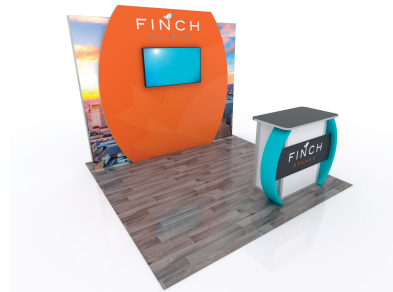

Graphic Template
10 x 10 Inline Exhibit
Backwall & Counter Graphics

NOTE: All Raster Art (jpg, tiff,psd, png, etc.) must be at least 100 dpi at print size.
Standard kits are often customized. Please check with Customer Service to ensure that this template matches your specific job.